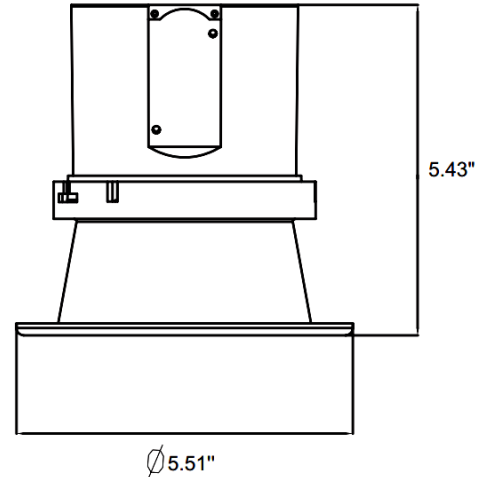

JOB NAME: _____

DATE: _____

TYPE: _____

DIMENSIONS:

- CRLC4-15W-30K-D** **CRLC4-15W-30K-D-WH**
- CRLC4-15W-40K-D** **CRLC4-15W-40K-D-WH**
- CRLC4-15W-50K-D** **CRLC4-15W-50K-D-WH**

4" LED COMMERCIAL RECESSED LIGHT