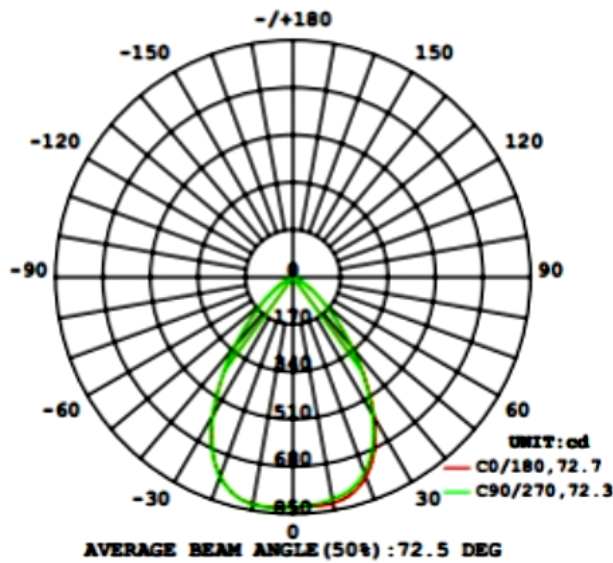

JOB NAME: _____

DATE: _____

TYPE: _____

CRLC4-15W-30K-D CRLC4-15W-30K-D-WH
CRLC4-15W-40K-D CRLC4-15W-40K-D-WH
CRLC4-15W-50K-D CRLC4-15W-50K-D-WH

4" LED COMMERCIAL RECESSED LIGHT

PHOTOMETRY CHART:

| MODEL | WATTS | VOLTAGE | LUMENS | COLOR TEMP | FINISH |
|--------------------|-------|------------|--------|------------|--------|
| CRLC4-15W-30K-D | 15W | 120~277VAC | 1200LM | 3000K | HAZE |
| CRLC4-15W-40K-D | 15W | 120~277VAC | 1245LM | 4000K | HAZE |
| CRLC4-15W-50K-D | 15W | 120~277VAC | 1275LM | 5000K | HAZE |
| CRLC4-15W-30K-D-WH | 15W | 120~277VAC | 1200LM | 3000K | WHITE |
| CRLC4-15W-40K-D-WH | 15W | 120~277VAC | 1245LM | 4000K | WHITE |
| CRLC4-15W-50K-D-WH | 15W | 120~277VAC | 1275LM | 5000K | WHITE |